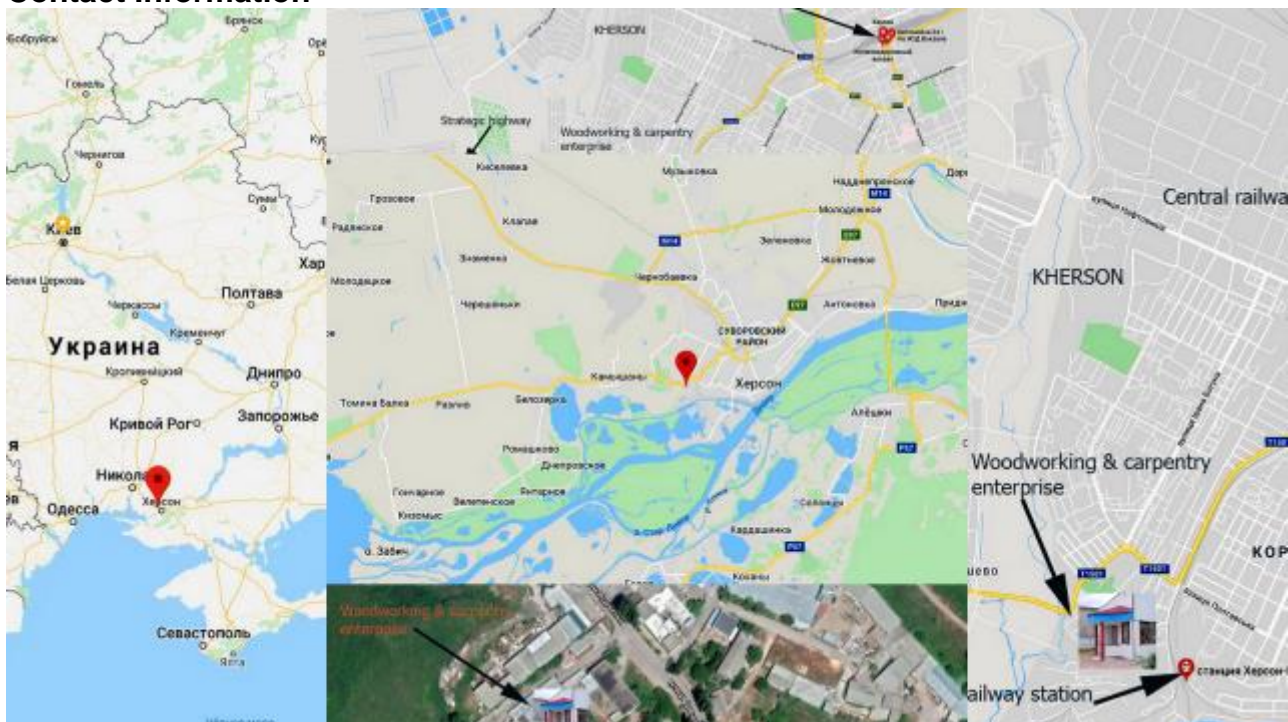

Office and industrial premises are equipped with bathrooms (washbasins and showers) and dressing rooms with hot and cold water. Phone and internet are connected.

5. Domestic sewage, autonomous.

6. The storm system in the form of branches and special pools, where storm stacks are allocated.

The territory of the enterprise is equipped with fire shields.

7. The access road to the production hall and administrative building, runs along the entire perimeter of the premises, is paved.

8. Excellent location, convenient access roads, the facility is located 500 meters from the nearest railway junction and 500 meters from the river port.

9. The object is fenced with a concrete fence around the entire perimeter of the territory.

10. Security: At the entrance to the territory of the facility there is a checkpoint with the appropriate access control and territory protection. There is a properly functioning video surveillance system. In addition, there is an agreement with the police guard service, which at night 2 times makes a detour of the territory

Other: the location of the enterprise in the industrial zone of Kherson on the E97 highway with paved access roads and the proximity of the railway station, river port, bus station, airport and city center.

Reason for sale: in connection with the move, a non-core business for its owners.

Additional information is available upon request.

Contact Information

Full cycle woodworking complex address

73009, St. Domostroytelnya, Kherson, Kherson region, Ukraine.